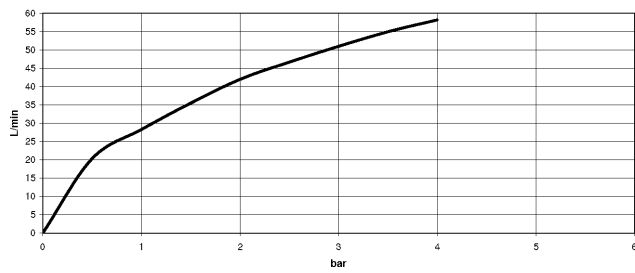

Flow rate chart

Codes & Standards

ASME
A112.18.1/CSA
B125.1