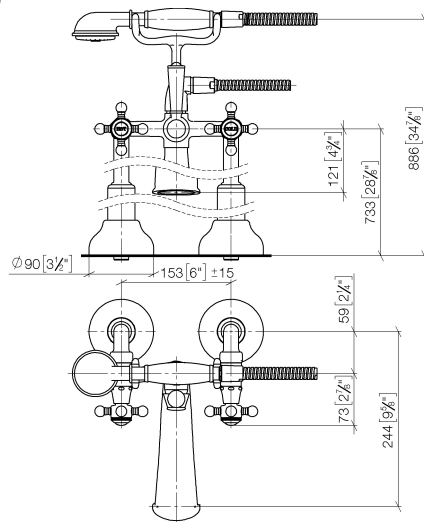

MADISON Two-hole bath mixer for free-standing assembly with hand shower set - Brushed Platinum

MADISON

25 943 360

- 245mm projection
- spout: rectangular normal flow
- Hand shower: COMPACT RAIN, max. flow rate 6.8 l/min (at 3 bar)
- hand shower with anti-scale system
- rotary diverter for bath/shower
- wall bracket
- total height 901 mm
- stand pipes height 730 mm
- height up to aerator 610 mm
- slide-on rosettes Ø 90 mm
- gauge 153 mm
- metal shower hose 1250mm with integrated anti-twist protection
- max. flow 51 l/min at 3 bar flow pressure
- WRAS 1911027

Required miscellaneous

- Concealed floor mounting -**
- max. recess depth 160 mm
 - min. recess depth 80 mm

35 951 970-90
0010

25 943 360
mm [inches]

Flow rate chart

Codes & Standards

ASME
A112.18.1/CSA
B125.1

MADISON

25 943 360

Spare parts list

No.	Item Number	Name	Quantity used	Delivery time
1	28 002 970-06	MADISON Metal hand shower with porcelain insert (white) - Brushed Platinum	1	10
2	28 104 970-06	Metal shower hose 1/2" x 1/2" x 1250 mm - Brushed Platinum	1	2
3	90 14 20 002 00 90	seal	1	2
4	04 17 20 010 00-06	holder	1	-
Spare part can no longer be ordered, please order the replacement item				
5	04 20 36 002 07-06	handle (hot)	1	10
6	09 26 01 011 90	accessories	1	2
7	90 15 01 001 00 90	diverter	1	2
8	09 23 10 007 90	nut	1	2
9	09 30 30 062-06	screw	1	10
10	11 170 370-06	MADISON Lever insert - Brushed Platinum	1	10
11	09 28 22 013 90	pipe	1	2
12	09 18 20 011-06	base	1	10
13	09 30 30 064-06	screw	1	10
14	09 23 30 010-06	nut	2	10
15	04 29 05 014 00 90	nipple	2	2
16	12 943 360-06	connection	1	60
17	90 21 10 010 00 90	insert	1	2
18	90 31 11 030 00 90	pin	1	2
19	13 592 380-06	spout	1	60
20	90 90 03 131 00 90	top	2	2
21	09 21 02 055-06	cover	2	10
22	04 20 36 002 06-06	handle (cold)	1	10
23	09 20 36 002-06	handle	2	10
24	09 20 36 004-06	handle	8	10
25	09 20 83 006 90	handle	2	2
26	09 26 01 010 90	accessories	1	2
27	09 20 36 005-06	handle	2	10
28	04 30 30 029 00 90	fixing set	2	2