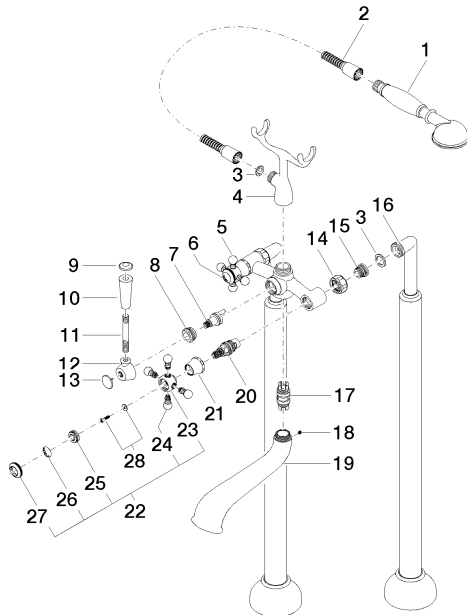

25 943 360

MADISON Two-hole bath mixer for free-standing assembly with hand shower set - Brushed Platinum

MADISON

25 943 360

Spare parts list

No.	Item Number	Name	Quantity used	Delivery time
1	28 002 970-06	MADISON Metal hand shower with porcelain insert (white) - Brushed Platinum	1	10
2	28 104 970-06	Metal shower hose 1/2" x 1/2" x 1250 mm - Brushed Platinum	1	2
3	90 14 20 002 00 90	seal	1	2
4	04 17 20 010 00-06	holder	1	-
Spare part can no longer be ordered, please order the replacement item				
5	04 20 36 002 07-06	handle (hot)	1	10
6	09 26 01 011 90	accessories	1	2
7	90 15 01 001 00 90	diverter	1	2
8	09 23 10 007 90	nut	1	2
9	09 30 30 062-06	screw	1	10
10	11 170 370-06	MADISON Lever insert - Brushed Platinum	1	10
11	09 28 22 013 90	pipe	1	2
12	09 18 20 011-06	base	1	10
13	09 30 30 064-06	screw	1	10
14	09 23 30 010-06	nut	2	10
15	04 29 05 014 00 90	nipple	2	2
16	12 943 360-06	connection	1	60
17	90 21 10 010 00 90	insert	1	2
18	90 31 11 030 00 90	pin	1	2
19	13 592 380-06	spout	1	60
20	90 90 03 131 00 90	top	2	2
21	09 21 02 055-06	cover	2	10
22	04 20 36 002 06-06	handle (cold)	1	10
23	09 20 36 002-06	handle	2	10
24	09 20 36 004-06	handle	8	10
25	09 20 83 006 90	handle	2	2
26	09 26 01 010 90	accessories	1	2
27	09 20 36 005-06	handle	2	10
28	04 30 30 029 00 90	fixing set	2	2